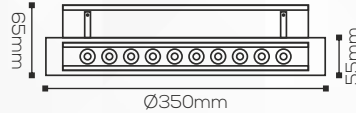

RL 7212

Housing

LED Housing:

Aluminium + Glass

Product Finish:

SS FINISH

Technical Specification

Light Source:

Outdoor

Mounting:

Recessed

Adjustment:

Fixed

Fitting Size

Dia:

Ø350x55mm

Height:

65mm

Cut-Out:

Ø310x45x70(H)mm

OUTDOOR LIGHTS