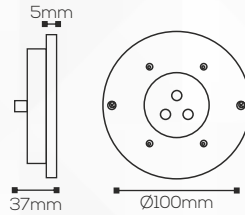

UNDER WATER LIGHT

RL 0315

Housing

LED Housing:

Aluminium + Glass

Product Finish:

SS FINISH

Technical Specification

Light Source:

Osram

Beam Angle:

45°

Lumens Output:

90lm/w

LED:

WW, GR, BL

Electrical Parameters

Power:

3W

Input Voltage:

12VDC

Power Factor:

>0.50

Life Span:

50,000 hrs

Application

IP Rating:

IP68

Use:

Outdoor

Mounting:

Recessed

Adjustment:

Fixed

Fitting Size

Dia:

Ø100mm

Height:

37mm

Cut-Out:

Ø75mm