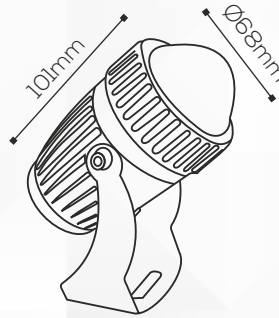

PILLAR HIGH LIGHTER

RL 3003-J

Housing

LED Housing:

Aluminium Die Casting

Product Finish:

Grey

Technical Specification

Light Source:

Cree

Beam Angle:

10°

Lumens Output:

120lm/w

LED:

3000K

Use:

Outdoor

Mounting:

Surface

Adjustment:

Adjustable

Fitting Size

Dia:

Ø68mm

Height:

101mm

OUTDOOR LIGHTS