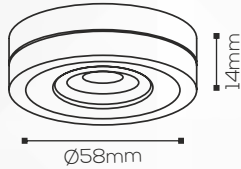

RL 2272

Housing

LED Housing:

Aluminium

Product Finish:

Black

Technical Specification

Light Source:

Cree

Beam Angle:

120°

Lumens Output:

300lm

LED:

3000K

Electrical Parameters

Power:

3W

Input Voltage:

100-240 VAC

Rated Frequency:

50~60 Hz

Life Span:

50,000 hrs

Application

IP Rating:

IP54

Use:

Outdoor

Mounting:

Surface

Adjustment:

Fixed

Fitting Size

Dia:

Ø58mm

Height:

14mm

OUTDOOR LIGHTS