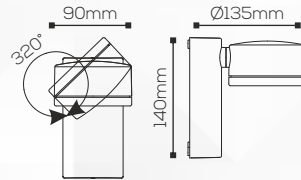

RL 1821

Housing

LED Housing:

Aluminium + PC

Product Finish:

Dark Grey

Technical Specification

Light Source:

Everlight

Beam Angle:

117°

Lumens Output:

521lm

LED:

3000K

Electrical Parameters

Power:

6W

Input Voltage:

100-240 VAC

Rated Frequency:

50~60 Hz

Power Factor:

>0.70

Life Span:

50,000 hrs

Control Gear:

Range-Lite

Application

IP Rating:

IP54

Use:

Outdoor

Mounting:

Surface

Adjustment:

Adjustable

Fitting Size

Dia:

Ø135mm

Height:

140mm