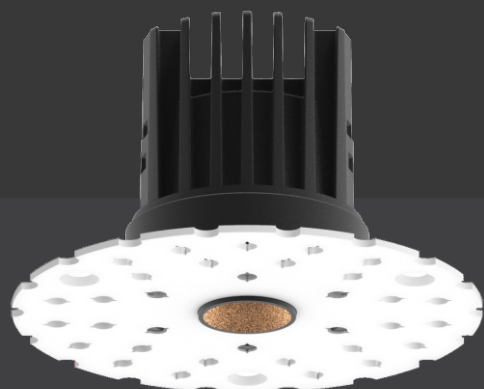

# TINEO TRIMLESS

Ordering Code : OA 60165

**One Above**<sup>®</sup>  
Professional Lighting Series

## LED SPOT LIGHT

TUNEABLE

DIMMABLE

Power:

**8W**

Body Color:

**BK**

Beam Angle:

**24°**

Lumen Output:

**308lm**

Dimension:

**Ø96 x 57 (H) mm**

Cutout:

**Ø46 mm**

Material: