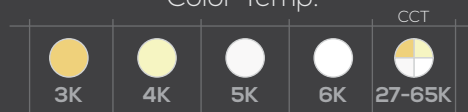

## LED SPOT LIGHT

TUNEABLE

DIMMABLE

Power:

**8W**

Body Color:

**BK**

Beam Angle:

**24°**

Lumen Output:

**308lm**

Dimension:

**Ø96 x 57 (H) mm**

Cutout:

**Ø46 mm**

Material:

**Aluminium Die Casting**

Power Factor:

**>0.95**

Operating System

- ON/OFF
- CCT 2.4G
- DALI CCT
- 0-10V
- DALI

Input Voltage:

**100-240 VAC /  
50 ~ 60 Hz**

Color Temp: