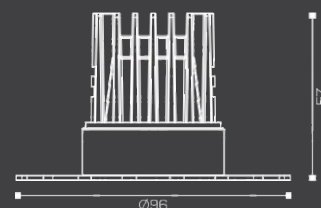

# TINEO TRIMLESS

Ordering Code : OA 60165

**One Above**<sup>®</sup>  
Professional Lighting Series

## LED SPOT LIGHT

TUNEABLE

DIMMABLE

Power:

**8W**

Body Color:

**BK**

Beam Angle:

**24°**

Lumen Output:

**308lm**

Dimension:

**Ø96 x 57 (H) mm**

Cutout:

**Ø46 mm**

Material: