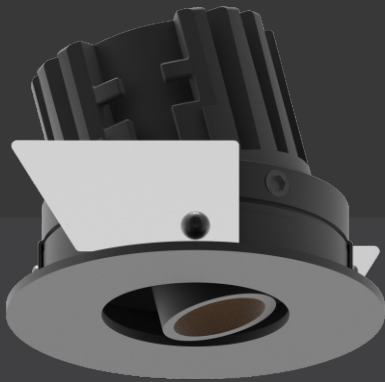

TINEO ADJUSTABLE

Ordering Code : OA 61784

One Above[®]
Professional Lighting Series

LED SPOT LIGHT

TUNEABLE

DIMMABLE

Power:	Body Color:
8W	BK
Beam Angle:	Lumen Output:
24°	308lm
Dimension:	Cutout:
Ø70 x 60 (H) mm	Ø58 mm
Material:	Power Factor:
Aluminium Die Casting	>0.95
Operating System	Input Voltage:
<ul style="list-style-type: none"> ■ ON/OFF ■ CCT 2.4G ■ DALI CCT 	<ul style="list-style-type: none"> ■ 0-10V ■ DALI
	100-240 VAC / 50 ~ 60 Hz

Color Temp:

CCT				
3K	4K	5K	6K	27-65K

CRI	IP	SHAPE	LED	Driver	Warranty
90	20	Round	Cree	Osram	3 Yrs