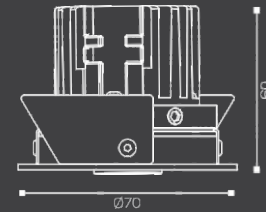

TINEO ADJUSTABLE

Ordering Code : OA 61784

One Above[®]
Professional Lighting Series

LED SPOT LIGHT

TUNEABLE

DIMMABLE

Power:	Body Color:
8W	BK
Beam Angle:	Lumen Output:
24°	308lm
Dimension:	Cutout:
Ø70 x 60 (H) mm	Ø58 mm
Material:	Power Factor:
Aluminium Die Casting	>0.95
Operating System	Input Voltage:
<ul style="list-style-type: none"> ■ ON/OFF ■ CCT 2.4G ■ DALI CCT 	<ul style="list-style-type: none"> ■ 0-10V ■ DALI
	100-240 VAC / 50 ~ 60 Hz