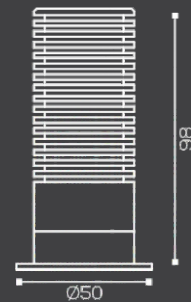

## LED SPOT LIGHT

TUNEABLE

DIMMABLE

Color Temp:

CRI	IP	SHAPE	LED	Driver	Warranty
90	20	Round	Bridgelux	Fulham/LTECH	3 Yrs

Power:	Body Color:
<b>10W</b>	<b>WH, BK</b>
Beam Angle:	Lumen Output:
<b>24°</b>	<b>110-115lm/w</b>
Dimension:	Cutout:
<b>Ø50 x 98 (H) mm</b>	<b>Ø45 mm</b>
Material:	Power Factor:
<b>Aluminium Die Casting</b>	<b>&gt;0.90</b>
Operating System	Input Voltage:
<ul style="list-style-type: none"> <li>■ ON/OFF</li> <li>■ CCT 2.4G</li> <li>■ DALI CCT</li> </ul>	<ul style="list-style-type: none"> <li>■ 0-10V</li> <li>■ DALI</li> </ul>
	<b>100-240 VAC / 50 ~ 60 Hz</b>