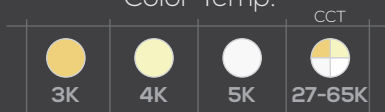

## LED SPOT LIGHT

TUNEABLE

DIMMABLE

Color Temp:

CRI	IP	SHAPE	LED	Driver	Warranty
90	20	Round	Bridgelux	Fulham/LTECH	3 Yrs

Power:	Body Color:
<b>10W</b>	<b>WH, BK</b>
Beam Angle:	Lumen Output:
<b>24°</b>	<b>110-115lm/w</b>
Dimension:	Cutout:
<b>Ø50 x 98 (H) mm</b>	<b>Ø45 mm</b>
Material:	Power Factor:
<b>Aluminium Die Casting</b>	<b>&gt;0.90</b>
Operating System	Input Voltage:
<ul style="list-style-type: none"> <li>■ ON/OFF</li> <li>■ CCT 2.4G</li> <li>■ DALI CCT</li> </ul>	<ul style="list-style-type: none"> <li>■ 0-10V</li> <li>■ DALI</li> </ul>
	<b>100-240 VAC / 50 ~ 60 Hz</b>