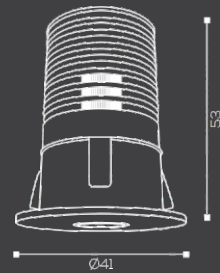

OREO

Ordering Code : OA 136

One Above[®]
Professional Lighting Series

LED SPOT LIGHT

TUNEABLE

DIMMABLE

Color Temp:

CRI	IP	SHAPE	LED	Driver	Warranty
80	20	Round	Cree	One Above	3 Yrs

Power:	Body Color:
5W	WH, BK
Beam Angle:	Lumen Output:
15°	400lm
Dimension:	Cutout:
Ø41 x 53 (H) mm	Ø31 mm
Material:	Power Factor:
Aluminium Die Casting	>0.90
Operating System	Input Voltage:
■ ON/OFF	100-240 VAC / 50 ~ 60 Hz