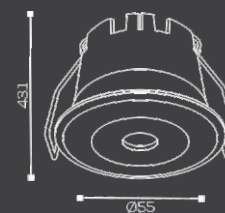

LED SPOT LIGHT

TUNEABLE

DIMMABLE

Ordering Code :
OA 80107

Ordering Code :
OA 80108

Color Temp:

| | | | | | |
|-----|----|-------|-------|-----------|----------|
| CRI | IP | SHAPE | LED | Driver | Warranty |
| 80 | 20 | Round | Osram | One Above | 3 Yrs |

| | |
|--|---|
| Power: | Body Color: |
| 3W 6W | WH+BK, RG+BK, BK+BK |
| Beam Angle: | Lumen Output: |
| 30° | 300lm 600lm |
| Dimension: | Cutout: |
| Ø40 x 32.1 (H) mm Ø55 x 43.1 (H) mm | Ø35 mm Ø50 mm |
| Material: | Power Factor: |
| Aluminium Die Casting | >0.90 |
| Operating System | Input Voltage: |
| ■ ON/OFF | 100-240 VAC / 50 ~ 60 Hz |