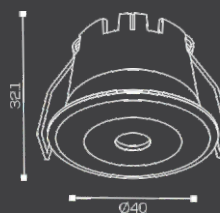

LED SPOT LIGHT

TUNEABLE

DIMMABLE

Ordering Code :
OA 80107

Ordering Code :
OA 80108

Color Temp:

| | | | | | |
|-----|----|-------|-------|-----------|----------|
| CRI | IP | SHAPE | LED | Driver | Warranty |
| 80 | 20 | Round | Osram | One Above | 3 Yrs |

| | |
|--|---|
| Power: | Body Color: |
| 3W 6W | WH+BK, RG+BK, BK+BK |
| Beam Angle: | Lumen Output: |
| 30° | 300lm 600lm |
| Dimension: | Cutout: |
| Ø40 x 32.1 (H) mm Ø55 x 43.1 (H) mm | Ø35 mm Ø50 mm |
| Material: | Power Factor: |
| Aluminium Die Casting | >0.90 |
| Operating System | Input Voltage: |
| ■ ON/OFF | 100-240 VAC / 50 ~ 60 Hz |