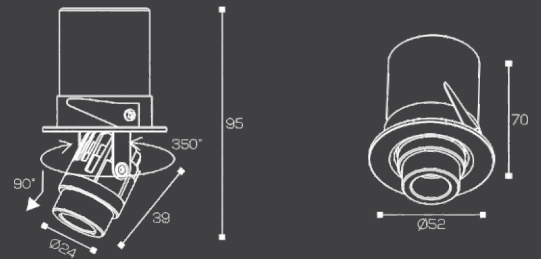

LED SPOT LIGHT

TUNEABLE

DIMMABLE

Power:	Body Color:
3W	BK
Beam Angle:	Lumen Output:
15°	31lm
Dimension:	Cutout:
Ø52 x 70 (H) mm	Ø42 mm
Material:	Power Factor:
Aluminium Die Casting	>0.90
Operating System	Input Voltage:
■ ON/OFF	100-240 VAC / 50 ~ 60 Hz

Color Temp:

CRI	IP	SHAPE	LED	Driver	Warranty
90	20	Round	Osram	Eagle Rise	3 Yrs