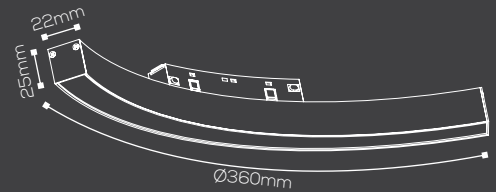

MAGNO - MAZE

Ordering Code : OA 4024-D

One Above[®]
Professional Lighting Series

48V MAGNETIC CIRCLE TRACK LIGHT

TUNEABLE

DIMMABLE

Power:	Body Color:
12W	BK
Beam Angle:	Lumen Output:
120°	960lm
Dimension:	CRI:
Ø360 x 22 x 25 (H) mm	90
Material:	Power Factor:
Aluminium	>0.90
Operating System	Input Voltage:
<ul style="list-style-type: none"> ■ ON/OFF ■ CCT 2.4G ■ DALI CCT ■ 0-10V ■ DALI 	DC48V

Color Temp:

CCT		
3K	4K	27-65K

IP	SHAPE	LED	Driver	Warranty
20	Curved	Bridgelux	One Above	3 Yrs