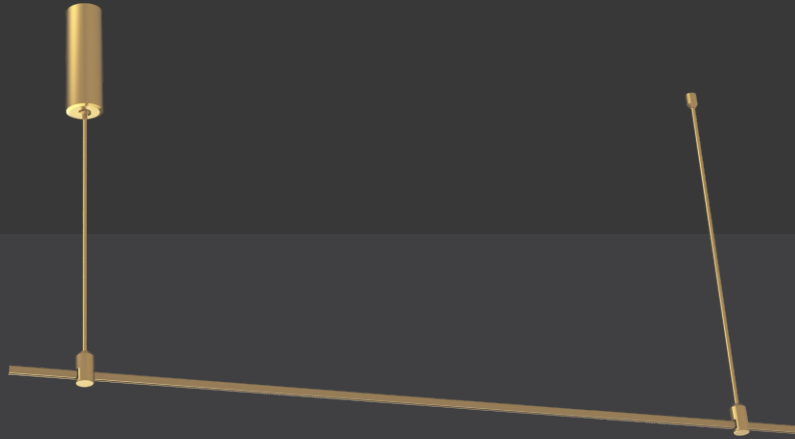

NIXON - ROYAL

Ordering Code : OA 76024

One Above[®]
Professional Lighting Series

MODULAR DECORATIVE LIGHTING SYSTEM

Power:	Body Color:
60W	Brass Color Finish
Driver	IP
Mean Well	20
Dimension:	Warranty
Ø1200 x 348 (H) mm Ø1500 x 348 (H) mm Ø2000 x 348 (H) mm	3 Yrs
Material:	Power Factor:
Aluminium	>0.90
Operating Temp.:	Input Voltage:
-20°C ~ +40°C ~	AC100-240V