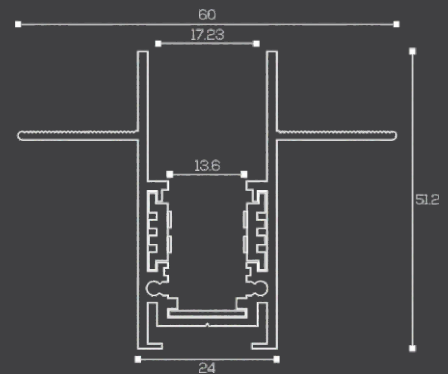

MAGNETIC MINI SERIES

Material:

15MM Recessed Aluminium Magnetic Profile

Body Color:

BK

Dimension:

Ø1000 x 24 x 51.2 (H) mm

Ø2000 x 24 x 51.2 (H) mm

Ø3000 x 24 x 51.2 (H) mm