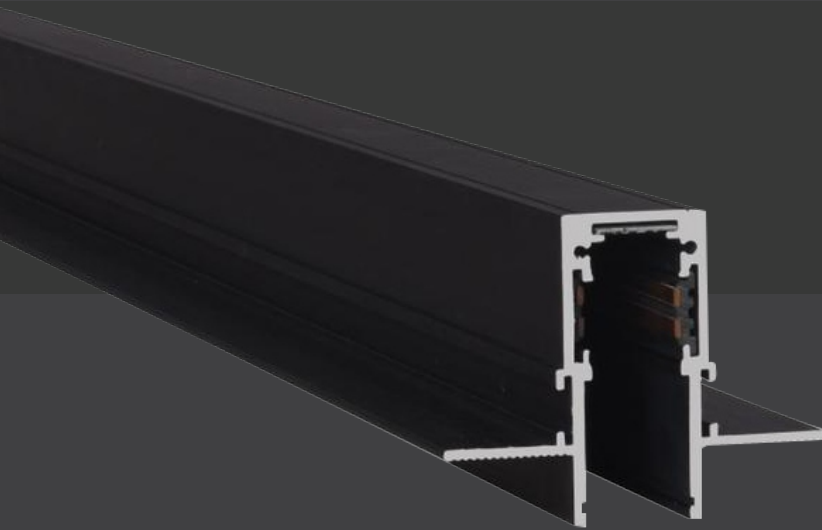

MAGNETIC MINI SERIES

Material:

15MM Recessed Aluminium Magnetic Profile

Body Color:

BK

Dimension:

Ø1000 x 24 x 51.2 (H) mm

Ø2000 x 24 x 51.2 (H) mm

Ø3000 x 24 x 51.2 (H) mm