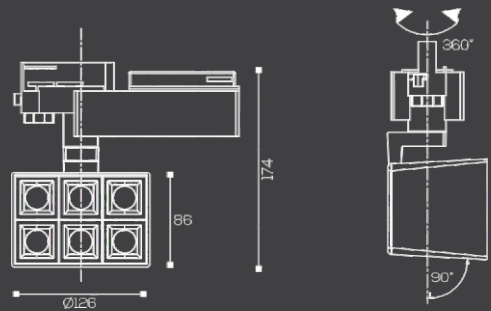

# VECTOR

Ordering Code : OA 3047

**One Above**<sup>®</sup>  
Professional Lighting Series

## LED TRACK LIGHT

Power:	Body Color:
<b>30W</b>	<b>BK</b>
Beam Angle:	Lumen Output:
<b>36°</b>	<b>2437lm</b>
Dimension:	CRI:
<b><math>\varnothing 126 \times 86 \times 174</math> (H) mm</b>	<b>80</b>
Material:	Power Factor:
<b>Aluminium Die Casting</b>	<b>&gt;0.95</b>
Operating System	Input Voltage:
<b>■ ON/OFF</b>	<b>100-240 VAC / 50 ~ 60 Hz</b>