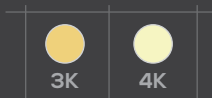

Power:

25W

Body Color:

GOLD + BK RING

Beam Angle:

24°

Lumen Output:

1500lm

Dimension:

Ø650 x 135 (H) mm

CRI:

90

Material:

Aluminium

Power Factor:

>0.95

Operating System

■ ON/OFF

Input Voltage:

**100-240 VAC /
50 ~ 60 Hz**

Color Temp: