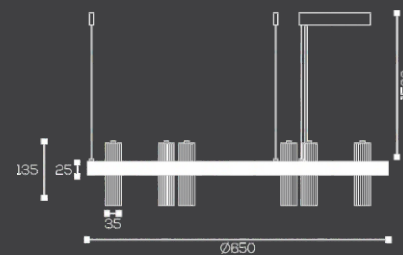

RIOX - BRAZE

Ordering Code : OA 76062

One Above[®]
Professional Lighting Series

CIRCLE OF LIGHT

TUNEABLE

DIMMABLE

Power:

25W

Body Color:

GOLD + BK RING

Beam Angle:

24°

Lumen Output:

1500lm

Dimension:

Ø650 x 135 (H) mm

CRI:

90

Material:

Aluminium

Power Factor:

>0.95

Operating System

■ ON/OFF

Input Voltage:

**100-240 VAC /
50 ~ 60 Hz**

Color Temp:

IP	SHAPE	LED	Warranty
20	Round	Luminus	3 Yrs