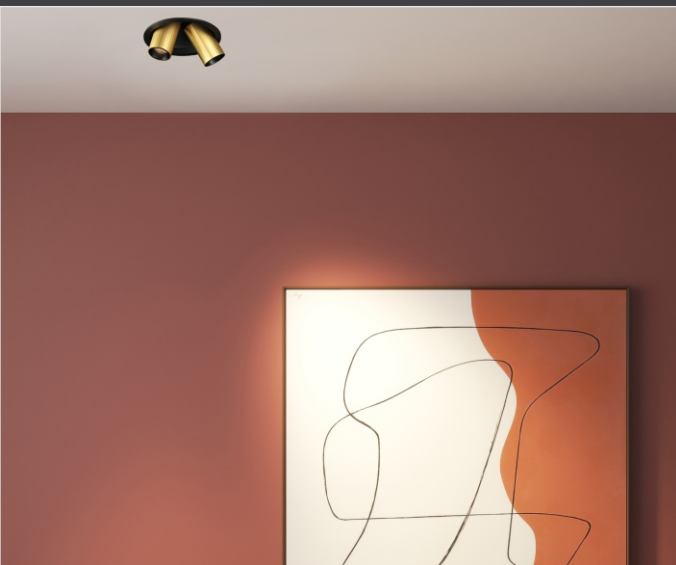

RIOX - CHERISH

Ordering Code : OA 76068

One Above[®]
Professional Lighting Series

RECESSED SPOT LIGHT

TUNEABLE

DIMMABLE

Color Temp:

CRI	IP	SHAPE	LED	Warranty
90	20	Round	Luminus	3 Yrs

Power:	Body Color:
2 x 5W	GD, BK
Beam Angle:	Lumen Output:
24°	2x300lm
Dimension:	Cutout:
Ø116 x 76 (H) mm	Ø110 mm
Material:	Power Factor:
Aluminium	>0.95
Operating System	Input Voltage:
<ul style="list-style-type: none"> ■ ON/OFF ■ CCT 2.4G ■ DALI CCT 	<ul style="list-style-type: none"> ■ 0-10V ■ DALI
100-240 VAC / 50 ~ 60 Hz	