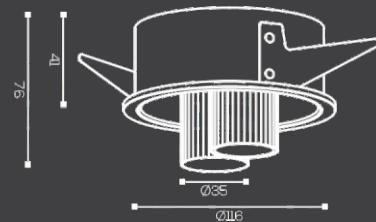

RIOX - CHERISH

Ordering Code : OA 76068

One Above[®]
Professional Lighting Series

RECESSED SPOT LIGHT

TUNEABLE

DIMMABLE

Color Temp:

CRI	IP	SHAPE	LED	Warranty
90	20	Round	Luminus	3 Yrs

Power:	Body Color:
2 x 5W	GD, BK
Beam Angle:	Lumen Output:
24°	2x300lm
Dimension:	Cutout:
Ø116 x 76 (H) mm	Ø110 mm
Material:	Power Factor:
Aluminium	>0.95
Operating System	Input Voltage:
<ul style="list-style-type: none"> ■ ON/OFF ■ CCT 2.4G ■ DALI CCT 	<ul style="list-style-type: none"> ■ 0-10V ■ DALI
100-240 VAC / 50 ~ 60 Hz	