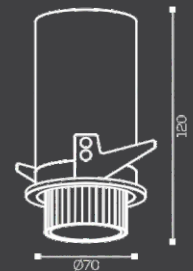

RIOX - BUSH

Ordering Code : OA 76067

One Above[®]
Professional Lighting Series

RECESSED SPOT LIGHT

TUNEABLE

DIMMABLE

Power:

5W | 7W

Body Color:

GD+WH, GD+BK, BK+BK

Beam Angle:

24° | 36°

Lumen Output:

300lm | 420lm

Dimension:

Ø60 x 95 (H) mm
Ø70 x 120 (H) mm

Cutout:

Ø55 mm
Ø65 mm

Material:

Aluminium

Power Factor:

>0.95

Operating System

- ON/OFF
- CCT 2.4G
- DALI CCT
- 0-10V
- DALI