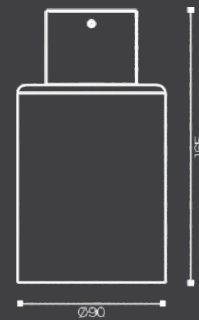

FARO

Ordering Code : OA 73028

One Above[®]
Professional Lighting Series

RECESSED SPOT LIGHT

TUNEABLE

DIMMABLE

Power:

6W

Body Color:

BK

Beam Angle:

36°

Lumen Output:

90-95lm/w

Dimension:

Ø90 x 165 (H) mm

Cutout:

Ø45 mm

Material:

Glass

Power Factor:

>0.95

Operating System

■ **ON/OFF**