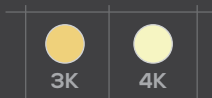

Power:

6W

Body Color:

BK

Beam Angle:

36°

Lumen Output:

90-95lm/w

Dimension:

Ø90 x 165 (H) mm

Cutout:

Ø45 mm

Material:

Glass

Power Factor:

>0.95

Operating System

■ **ON/OFF**

Input Voltage:

**220-240 VAC /
50 ~ 60 Hz**

Color Temp: