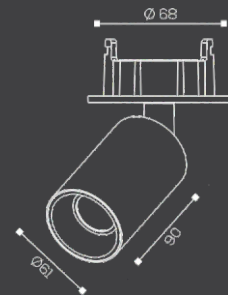

RECESSED SPOT LIGHT

TUNEABLE

DIMMABLE

Power:

12W

Body Color:

WH, BK

Beam Angle:

24°

Lumen Output:

800lm

Dimension:

Ø61 x 90 (H) mm

Cutout:

Ø60 mm

Material: