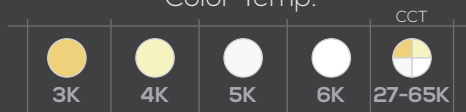

RECESSED SPOT LIGHT

TUNEABLE

DIMMABLE

Power:

12W

Body Color:

WH, BK

Beam Angle:

24°

Lumen Output:

800lm

Dimension:

Ø61 x 90 (H) mm

Cutout:

Ø60 mm

Material:

Aluminium Die Casting

Power Factor:

>0.90

Operating System

- ON/OFF
- CCT 2.4G
- DALI CCT
- 0-10V
- DALI

Input Voltage:

**100-240 VAC /
50 ~ 60 Hz**

Color Temp: