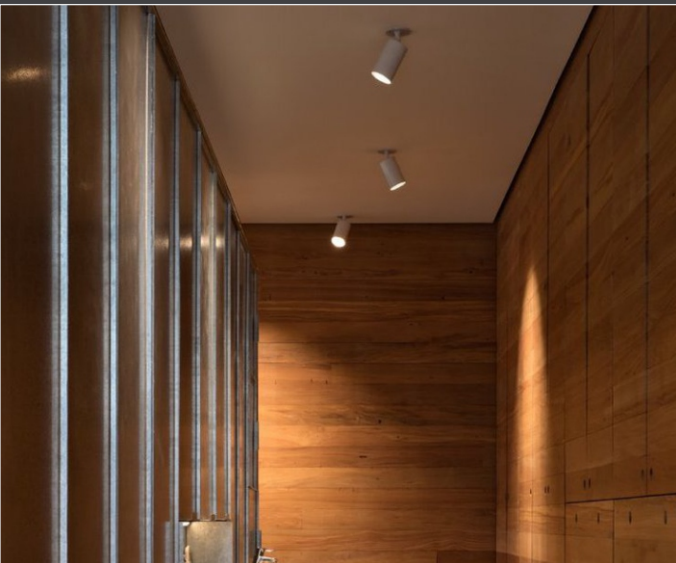

RECESSED SPOT LIGHT

TUNEABLE

DIMMABLE

Power:

12W

Body Color:

WH, BK

Beam Angle:

24°

Lumen Output:

800lm

Dimension:

Ø61 x 90 (H) mm

Cutout:

Ø60 mm

Material: