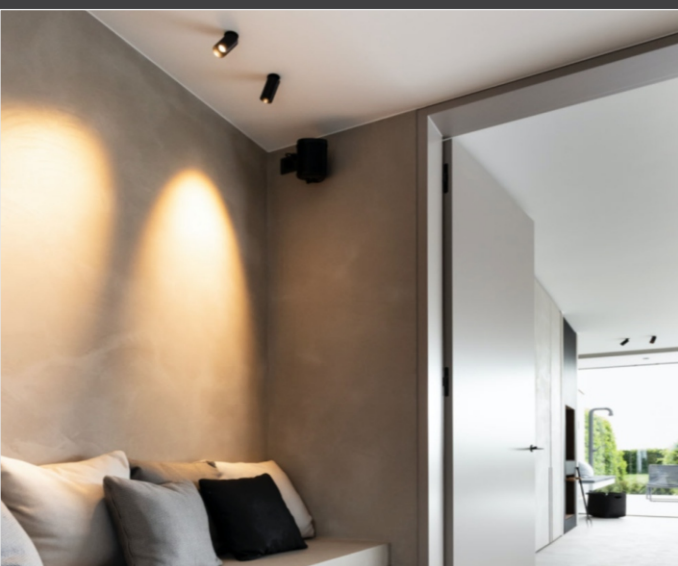

RECESSED SPOT LIGHT

TUNEABLE

DIMMABLE

Power:

2 x 8W

Body Color:

BK+BK

Beam Angle:

24°

Lumen Output:

110-115lm/w

Dimension:

Ø89 x 86 (H) mm

Cutout:

Ø75 mm

Material: