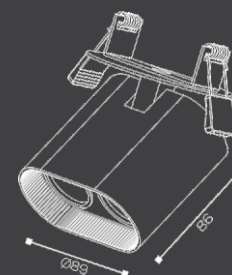

RECESSED SPOT LIGHT

TUNEABLE

DIMMABLE

Power:

2 x 8W

Body Color:

BK+BK

Beam Angle:

24°

Lumen Output:

110-115lm/w

Dimension:

Ø89 x 86 (H) mm

Cutout:

Ø75 mm

Material: