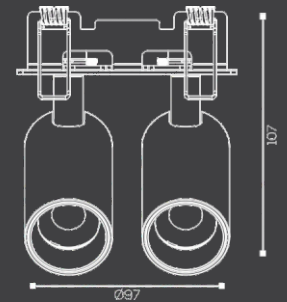

OPAL TWIN

One Above[®]
Professional Lighting Series

RECESSED SPOT LIGHT

TUNEABLE

DIMMABLE

Ordering Code :
OA 74098

Ordering Code :
OA 74099

Power: 2 x 5W 2 x 8W	Body Color: BK
Beam Angle: 24°	Lumen Output: 110-115lm/w
Dimension: Ø75 x 88 (H) mm Ø97 x 107 (H) mm	Cutout: Ø30 x 70 mm Ø40 x 92 mm
Material: Aluminium Die Casting	Power Factor: >0.95
Operating System <ul style="list-style-type: none"> ■ ON/OFF ■ CCT 2.4G ■ DALI CCT ■ 0-10V ■ DALI 	Input Voltage: 100-240 VAC / 50 ~ 60 Hz

Color Temp:

CCT				
3K	4K	5K	6K	27-65K

CRI	IP	SHAPE	LED	Driver	Warranty
90	20	Round	Bridgelux	Fulham/LTECH	3 Yrs