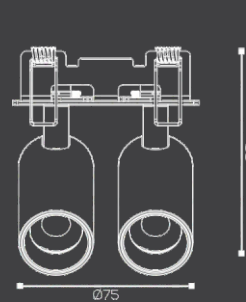

OPAL TWIN

One Above[®]
Professional Lighting Series

RECESSED SPOT LIGHT

TUNEABLE

DIMMABLE

Ordering Code :
OA 74098

Ordering Code :
OA 74099

Power: 2 x 5W 2 x 8W	Body Color: BK
Beam Angle: 24°	Lumen Output: 110-115lm/w
Dimension: Ø75 x 88 (H) mm Ø97 x 107 (H) mm	Cutout: Ø30 x 70 mm Ø40 x 92 mm
Material: Aluminium Die Casting	Power Factor: >0.95
Operating System <ul style="list-style-type: none"> ■ ON/OFF ■ CCT 2.4G ■ DALI CCT ■ 0-10V ■ DALI 	Input Voltage: 100-240 VAC / 50 ~ 60 Hz