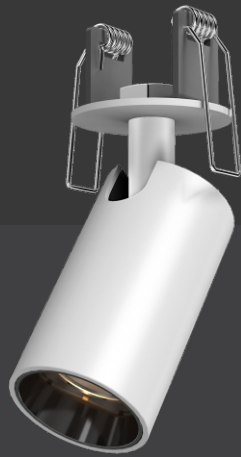

RECESSED SPOT LIGHT

TUNEABLE

DIMMABLE

Ordering Code :
OA 74098

Ordering Code :
OA 74099

Power: 5W 8W	Body Color: BK
Beam Angle: 24°	Lumen Output: 110-115lm/w
Dimension: Ø35 x 88 (H) mm Ø45 x 107 (H) mm	Cutout: Ø30 mm Ø40 mm
Material: Aluminium Die Casting	Power Factor: >0.95
Operating System: <ul style="list-style-type: none"> ■ ON/OFF ■ CCT 2.4G ■ DALI CCT 	Input Voltage: 100-240 VAC / 50 ~ 60 Hz

Color Temp:

CCT				
3K	4K	5K	6K	27-65K

CRI	IP	SHAPE	LED	Driver	Warranty
90	20	Round	Bridgelux	Fulham/LTECH	3 Yrs