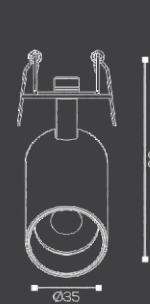

RECESSED SPOT LIGHT

TUNEABLE

DIMMABLE

Ordering Code :
OA 74098

Ordering Code :
OA 74099

Power: 5W 8W	Body Color: BK
Beam Angle: 24°	Lumen Output: 110-115lm/w
Dimension: Ø35 x 88 (H) mm Ø45 x 107 (H) mm	Cutout: Ø30 mm Ø40 mm
Material: Aluminium Die Casting	Power Factor: >0.95
Operating System: <ul style="list-style-type: none"> ■ ON/OFF ■ CCT 2.4G ■ DALI CCT 	Input Voltage: 100-240 VAC / 50 ~ 60 Hz