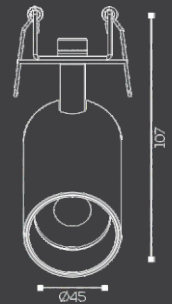

RECESSED SPOT LIGHT

TUNEABLE

DIMMABLE

Ordering Code :
OA 74098

Ordering Code :
OA 74099

Power: 5W 8W	Body Color: BK
Beam Angle: 24°	Lumen Output: 110-115lm/w
Dimension: Ø35 x 88 (H) mm Ø45 x 107 (H) mm	Cutout: Ø30 mm Ø40 mm
Material: Aluminium Die Casting	Power Factor: >0.95
Operating System: <ul style="list-style-type: none"> ■ ON/OFF ■ CCT 2.4G ■ DALI CCT 	Input Voltage: 100-240 VAC / 50 ~ 60 Hz