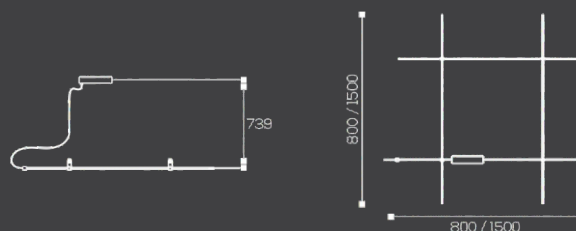

PLANUS

Ordering Code : OA 76012

One Above[®]
Professional Lighting Series

MODERN DECORATION LIGHTING SYSTEM

Power:	Body Color:
120W	Brass Color Finish
Driver	IP
Philips	20
Dimension:	Warranty
Ø800 x 800 (H) mm Ø1500 x 1500 (H) mm	3 Yrs
Material:	Power Factor:
Aluminium	>0.90
Operating Temp.:	Input Voltage:
-20°C ~ +40°C ~	AC220-240V