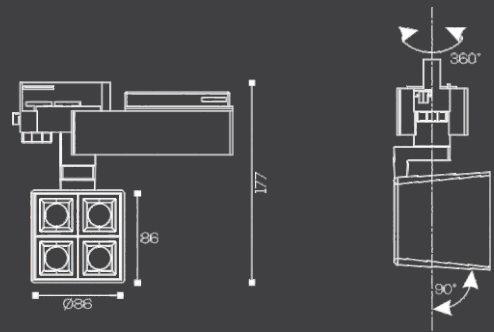

VECTOR

Ordering Code : OA 3047

One Above[®]
Professional Lighting Series

LED TRACK LIGHT

Power:	Body Color:
20W	BK
Beam Angle:	Lumen Output:
36°	1808lm
Dimension:	CRI:
Ø86 x 86 x 177 (H) mm	80
Material:	Power Factor:
Aluminium Die Casting	>0.95
Operating System	Input Voltage:
■ ON/OFF	100-240 VAC / 50 ~ 60 Hz