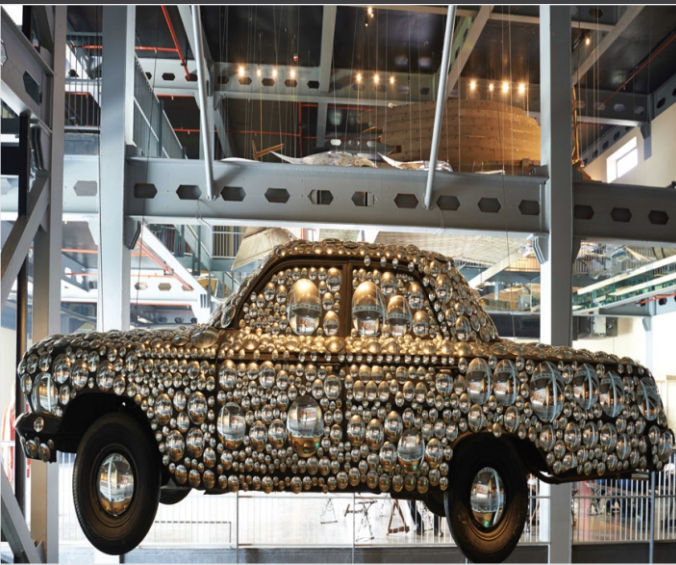

VECTOR

Ordering Code : OA 3047

One Above[®]
Professional Lighting Series

LED TRACK LIGHT

Power:	Body Color:
20W	BK
Beam Angle:	Lumen Output:
36°	1808lm
Dimension:	CRI:
Ø86 x 86 x 177 (H) mm	80
Material:	Power Factor:
Aluminium Die Casting	>0.95
Operating System	Input Voltage:
■ ON/OFF	100-240 VAC / 50 ~ 60 Hz