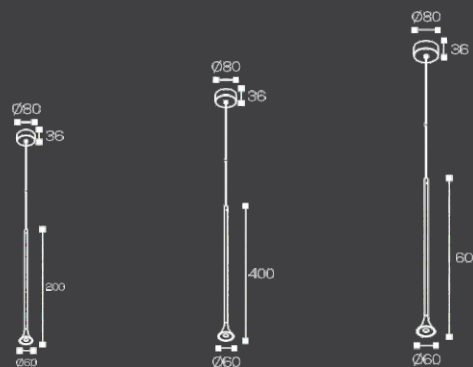

LED HANGING LIGHT

Ordering Code :
OA 77048

Ordering Code :
OA 77049

Ordering Code :
OA 77050

Color Temp:

Power:	Body Color:
5W	BK+WH
Beam Angle:	Lumen Output:
21°	373lm
Dimension:	CRI:
Ø60 x 200 (H) mm Ø60 x 400 (H) mm Ø60 x 600 (H) mm	90
Material:	Power Factor:
Aluminium Die Casting	>0.90
Operating System	Input Voltage:
■ ON/OFF	100-240 VAC / 50 ~ 60 Hz

IP	SHAPE	LED	Driver	Warranty
20	Round	Bridgelux	One Above	3 Yrs