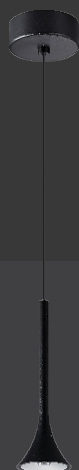

LED HANGING LIGHT

Ordering Code :
OA 77048

Ordering Code :
OA 77049

Ordering Code :
OA 77050

Color Temp:

Power:	Body Color:
5W	BK+WH
Beam Angle:	Lumen Output:
21°	373lm
Dimension:	CRI:
Ø60 x 200 (H) mm Ø60 x 400 (H) mm Ø60 x 600 (H) mm	90
Material:	Power Factor:
Aluminium Die Casting	>0.90
Operating System	Input Voltage:
■ ON/OFF	100-240 VAC / 50 ~ 60 Hz

IP	SHAPE	LED	Driver	Warranty
20	Round	Bridgelux	One Above	3 Yrs