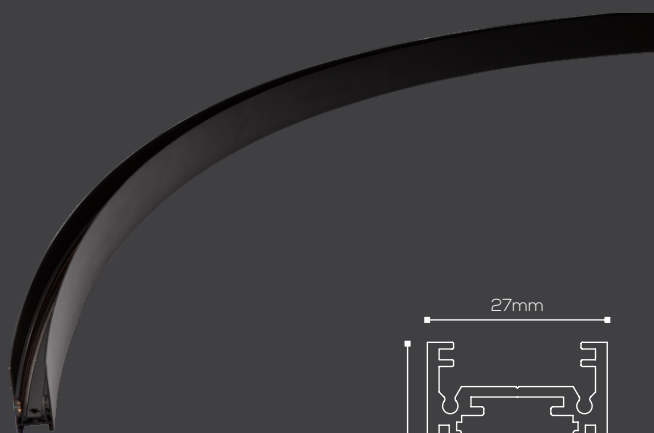

48V MAGNETIC CIRCLE TRACK LIGHT

Material:

20MM MAGNETIC CIRCLE TRACK PROFILE

Housing:

Aluminium

Mounting:

Surface

Body Color:

BK

Dimension:

Ø900X27x57(H)MM

Ø1200X27x57(H)MM

Ø1800X27x57(H)MM

INBUILT DRIVER-48V