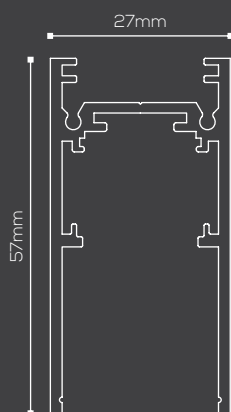

48V MAGNETIC CIRCLE TRACK LIGHT

Material:

20MM MAGNETIC CIRCLE TRACK PROFILE

Housing:

Aluminium

Mounting:

Surface

Body Color:

BK

Dimension:

Ø900X27x57(H)MM

Ø1200X27x57(H)MM

Ø1800X27x57(H)MM

INBUILT DRIVER-48V