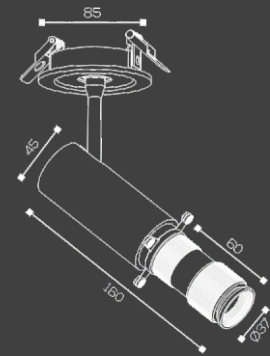

PROJECTOR SPOT LIGHT

Color Temp:

| CRI | IP | SHAPE | LED | Driver | Warranty |
|-----|----|-------|---------|-----------|----------|
| 95 | 20 | Round | Luminus | One Above | 3 Yrs |

| | |
|------------------------------|-------------------------------------|
| Power: | Body Color: |
| 10W | BK |
| Beam Angle: | Lumen Output: |
| 20°-35° | 294lm |
| Dimension: | Cutout: |
| Ø45 x 160 (H) mm | Ø80 mm |
| Material: | Power Factor: |
| Aluminium Die Casting | >0.95 |
| Operating System | Input Voltage: |
| ■ ON/OFF | 100-240 VAC / 50 ~ 60 Hz |