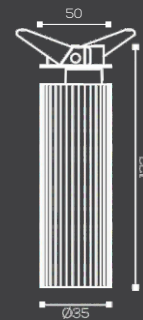

RIOX - CLOVER

Ordering Code : OA 76065

One Above[®]
Professional Lighting Series

RECESSED SPOT LIGHT

TUNEABLE

DIMMABLE

Power:

5W

Body Color:

GOLD

Beam Angle:

24°

Lumen Output:

300lm

Dimension:

Ø35 x 133 (H) mm

Cutout:

Ø45 mm

Material:

Aluminium

Power Factor:

>0.95

Operating System

■ **ON/OFF**