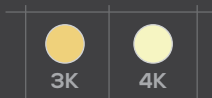

Power:

5W

Body Color:

GOLD

Beam Angle:

24°

Lumen Output:

300lm

Dimension:

Ø35 x 133 (H) mm

Cutout:

Ø45 mm

Material:

Aluminium

Power Factor:

>0.95

Operating System

■ **ON/OFF**

Input Voltage:

**100-240 VAC /
50 ~ 60 Hz**

Color Temp: