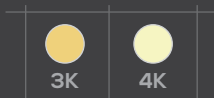

# RIOX - GRACE

Ordering Code : OA 76064

**One Above**<sup>®</sup>  
Professional Lighting Series

## SURFACE SPOT LIGHT

TUNEABLE

DIMMABLE

Color Temp:

IP	SHAPE	LED	Warranty
20	Round	Luminus	3 Yrs

Power:	Body Color:
<b>5W   10W</b>	<b>GOLD</b>
Beam Angle:	Lumen Output:
<b>24°</b>	<b>300lm   600lm</b>
Dimension:	CRI:
<b>Ø35 x 155 (H) mm</b> <b>Ø45 x 170 (H) mm</b>	<b>90</b>
Material:	Power Factor:
<b>Aluminium</b>	<b>&gt;0.95</b>
Operating System	Input Voltage:
<b>■ ON/OFF</b>	<b>100-240 VAC /</b> <b>50 ~ 60 Hz</b>