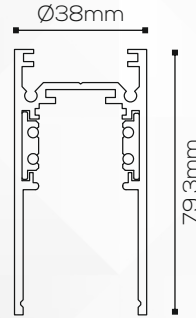

**RL 4065**

**Housing**

**LED Housing:**

Aluminium

**Product Finish:**

Black

**Fitting Size**

**Dia:**

Ø1000X38X79.3(H)MM

**Dia:**

Ø2000X38X79.3(H)MM

**Dia:**

Ø3000X38X79.3(H)MM

INDOOR LIGHTS