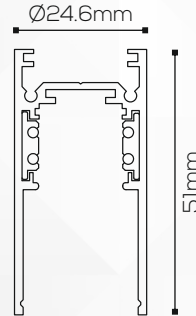

RL 4055

● **Housing**

● **LED Housing:**

Aluminium

● **Product Finish:**

Black

● **Fitting Size**

● **Dia:**

Ø1000X24.6X51(H)MM

● **Dia:**

Ø2000X24.6X51(H)MM

● **Dia:**

Ø3000X24.6X51(H)MM

INDOOR LIGHTS