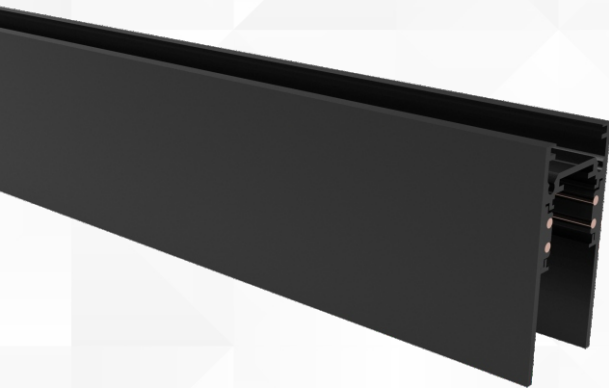

RL 4055

● **Housing**

● **LED Housing:**

Aluminium

● **Product Finish:**

Black

● **Fitting Size**

● **Dia:**

Ø1000X24.6X51(H)MM

● **Dia:**

Ø2000X24.6X51(H)MM

● **Dia:**

Ø3000X24.6X51(H)MM

INDOOR LIGHTS