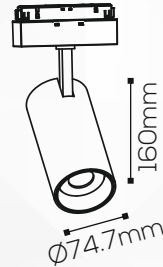

35MM-MAGNETIC TRACK LIGHT

RL 4039

Housing

LED Housing:

Aluminium Die Casting

Product Finish:

Black

Technical Specification

Light Source:

Luminus

Beam Angle:

24°

Lumens Output:

80-85lm/w

LED:

3K/4K

Electrical Parameters

Power:

30W

Input Voltage:

48V DC

Power Factor:

>0.95

Life Span:

Adjustment:

Adjustable

Fitting Size

Dia:

Ø74.7mm

Height:

160mm

INDOOR LIGHTS