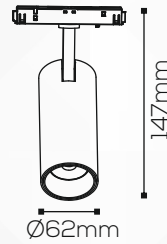

RL 4039

Housing

LED Housing:
Aluminium Die Casting

Product Finish:
Black

Technical Specification

Light Source:
Luminus

Beam Angle:
24°

Lumens Output:
80-85lm/w

LED:
3K/4K

Electrical Parameters

Power:
20W

Input Voltage:
48V DC

Power Factor:
>0.95

Life Span:
50,000 hrs

Application

IP Rating:
IP20

Use:
Indoor

Mounting:
Magnetic

Adjustment:
Adjustable

Fitting Size

Dia:
Ø62mm

Height:
147mm

INDOOR LIGHTS