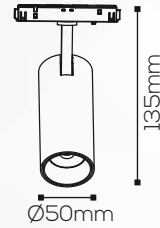

RL 4039

Housing

LED Housing:

Aluminium Die Casting

Product Finish:

Black

Technical Specification

Light Source:

Luminus

Beam Angle:

24°

Lumens Output:

80-85lm/w

LED:

3K/4K

Electrical Parameters

Application

IP Rating:

IP20

Use:

Indoor

Mounting:

Magnetic

Adjustment:

Adjustable

Fitting Size

Dia:

Ø50mm

Height:

135mm

INDOOR LIGHTS