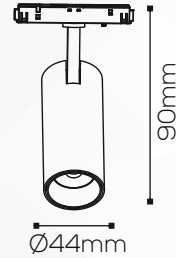

RL 4039

Housing

LED Housing:

Aluminium Die Casting

Product Finish:

Black

Technical Specification

Light Source:

Luminus

Beam Angle:

24°

Lumens Output:

80-85lm/w

LED:

3K/4K

Electrical Parameters

Application

IP Rating:

IP20

Use:

Indoor

Mounting:

Magnetic

Adjustment:

Adjustable

Fitting Size

Dia:

Ø44mm

Height:

90mm

INDOOR LIGHTS