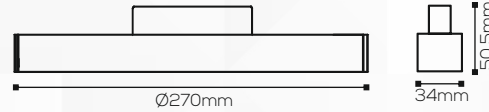

RL 4037

Housing

LED Housing:

Aluminium Die Casting

Product Finish:

Black

Reflector:

Aluminium Anodized

Shape:

Rectangle

Technical Specification

Light Source:

Osram

Beam Angle:

24°

Lumens Output:

80-85lm/w

LED:

3K/4K

Electrical Parameters

Power:

10x2W

Input Voltage:

48V DC

Power Factor:

>0.95

Life Span:

50,000 hrs

Application

IP Rating:

IP20

Use:

Indoor

Mounting:

Magnetic

Adjustment:

Fixed

Fitting Size

Dia:

Ø270x34mm

Height:

50.5mm

INDOOR LIGHTS