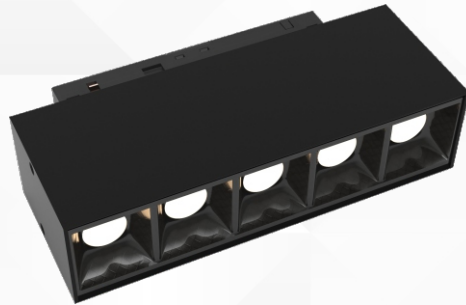

RL 4037

Housing

LED Housing:

Aluminium Die Casting

Product Finish:

Black

Reflector:

Aluminium Anodized

Shape:

Rectangle

Technical Specification

Light Source:

Osram

Beam Angle:

24°

Lumens Output:

80-85lm/w

LED:

3K/4K

Electrical Parameters

Power:

5x2W

Input Voltage:

48V DC

Indoor

Mounting:

Magnetic

Adjustment:

Fixed

Fitting Size

Dia:

Ø135x34mm