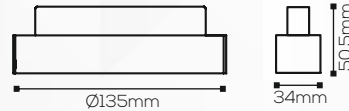

RL 4037

Housing

LED Housing:

Aluminium Die Casting

Product Finish:

Black

Reflector:

Aluminium Anodized

Shape:

Rectangle

Technical Specification

Light Source:

Osram

Beam Angle:

24°

Lumens Output:

80-85lm/w

LED:

3K/4K

Electrical Parameters

Power:

5x2W

Input Voltage:

48V DC

Power Factor:

>0.95

Life Span:

50,000 hrs

Application

IP Rating:

IP20

Use:

Indoor

Mounting:

Magnetic

Adjustment:

Fixed

Fitting Size

Dia:

Ø135x34mm

Height:

50.5mm

INDOOR LIGHTS