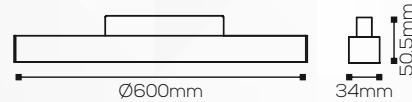

35MM-MAGNETIC TRACK LIGHT

RL 4036

Housing

LED Housing:

Aluminium Die Casting

Product Finish:

Black

Reflector:

Diffuser

Shape:

Rectangle

Technical Specification

Light Source:

Osram

Beam Angle:

180°

Lumens Output:

80-85lm/w

LED:

3K/4K

Electrical Parameters

Power:

20W

Input Voltage:

48V DC

Power Factor:

>0.95

Life Span:

50,000 hrs

Application

IP Rating:

IP20

Use:

Indoor

Mounting:

Magnetic

Adjustment:

Fixed

Fitting Size

Dia:

Ø600x34mm

Height:

50.5mm

INDOOR LIGHTS