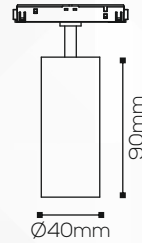

RL 4026

Housing

LED Housing:
Aluminium Die Casting

Product Finish:
Black

Reflector:
Aluminium Anodized

Shape:
Round

Technical Specification

Light Source:
Luminus

Beam Angle:
24°

Lumens Output:
80-85lm/w

LED:
3K/4K

Electrical Parameters

Power:
7W

Input Voltage:
48V DC

Power Factor:
>0.95

Life Span:
50,000 hrs

Application

IP Rating:
IP20

Use:
Indoor

Mounting:
Magnetic

Adjustment:
Adjustable

Fitting Size

Dia:
Ø40mm

Height:
90mm