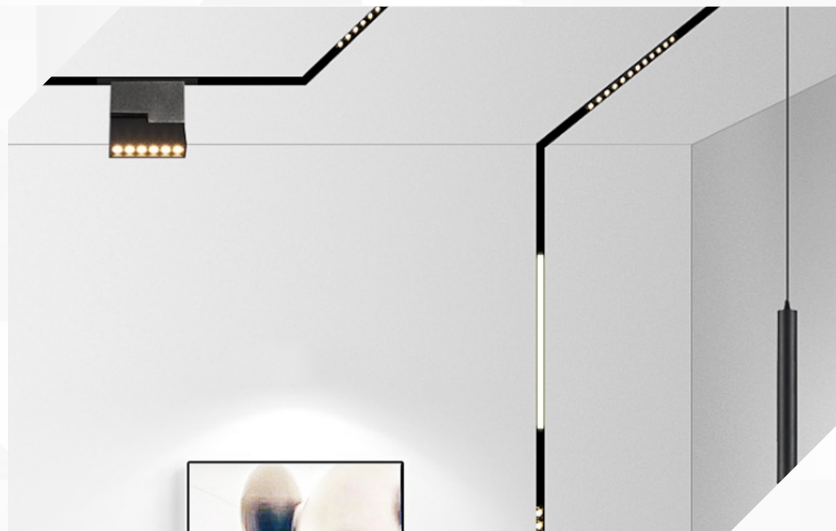

**RL 4025**

**Housing**

**LED Housing:**

Aluminium Die Casting

**Product Finish:**

Black

**Reflector:**

Aluminium Anodized + Lens

**Shape:**

Rectangle

**Technical Specification**

**Light Source:**

Osram

**Beam Angle:**

24°

**Lumens Output:**

Indoor

**Mounting:**

Magnetic

**Adjustment:**

Fixed

**Fitting Size**

**Dia:**

Ø330x22mm