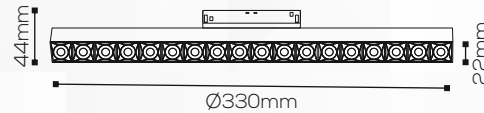

**RL 4025**

**Housing**

**LED Housing:**

Aluminium Die Casting

**Product Finish:**

Black

**Reflector:**

Aluminium Anodized + Lens

**Shape:**

Rectangle

**Technical Specification**

**Light Source:**

Osram

**Beam Angle:**

24°

**Lumens Output:**

Indoor

**Mounting:**

Magnetic

**Adjustment:**

Fixed

**Fitting Size**

**Dia:**

Ø330x22mm