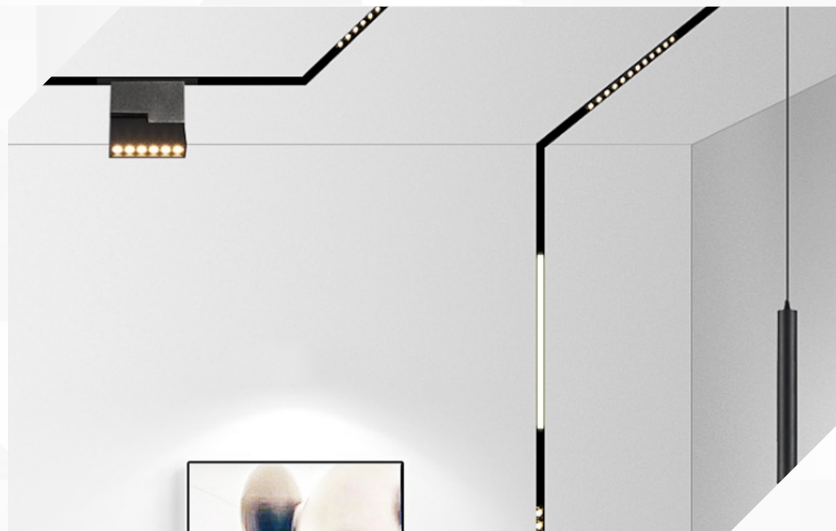

**RL 4025**

**Housing**

**LED Housing:**

Aluminium Die Casting

**Product Finish:**

Black

**Reflector:**

Aluminium Anodized + Lens

**Shape:**

Rectangle

**Technical Specification**

**Light Source:**

Osram

**Beam Angle:**

24°

**Lumens Output:**

Indoor

**Mounting:**

Magnetic

**Adjustment:**

Fixed

**Fitting Size**

**Dia:**

Ø222x22mm