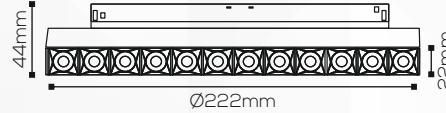

**RL 4025**

**Housing**

**LED Housing:**

Aluminium Die Casting

**Product Finish:**

Black

**Reflector:**

Aluminium Anodized + Lens

**Shape:**

Rectangle

**Technical Specification**

**Light Source:**

Osram

**Beam Angle:**

24°

**Lumens Output:**

Indoor

**Mounting:**

Magnetic

**Adjustment:**

Fixed

**Fitting Size**

**Dia:**

Ø222x22mm

**Height:**

44mm