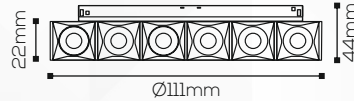

20MM-MAGNETIC TRACK LIGHT

RL 4025

Housing

LED Housing:

Aluminium Die Casting

Product Finish:

Black

Reflector:

Aluminium Anodized + Lens

Shape:

Rectangle

Technical Specification

Light Source:

Osram

Beam Angle:

24°

Lumens Output:

80-85lm/w

LED:

3K/4K / CCT

Electrical Parameters

Power:

6x1W

Input Voltage:

48V DC

Power Factor:

>0.95

Life Span:

50,000 hrs

Application

IP Rating:

IP20

Use:

Indoor

Mounting:

Magnetic

Adjustment:

Fixed

Fitting Size

Dia:

Ø111x22mm

Height:

44mm