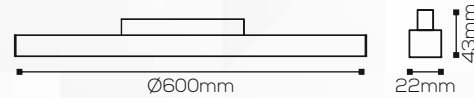

RL 4024

Housing

LED Housing:
Aluminium Die Casting

Product Finish:
Black

Reflector:
Diffuser

Shape:
Rectangle

Technical Specification

Light Source:
Osram

Beam Angle:
120°

Lumens Output:
80-85lm/w

LED:
3K/4K / CCT

Electrical Parameters

Power:
20W

Input Voltage:
48V DC

Power Factor:
>0.95

Life Span:
50,000 hrs

Application

IP Rating:
IP20

Use:
Indoor

Mounting:
Magnetic

Adjustment:
Fixed

Fitting Size

Dia:
Ø600x22mm

Height:
43mm