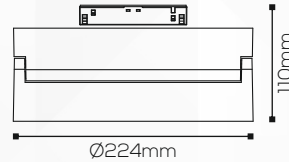

RL 4023D

Housing

LED Housing:
Aluminium Die Casting

Product Finish:
Black

Reflector:
Diffuser

Shape:
Rectangle

Technical Specification

Light Source:
Osram

Beam Angle:
120°

Lumens Output:
80-85lm/w

LED:
3K/4K

Electrical Parameters

Power:
12W

Input Voltage:
48V DC

Power Factor:
>0.95

Life Span:
50,000 hrs

Application

IP Rating:
IP20

Use:
Indoor

Mounting:
Magnetic

Adjustment:
Adjustable

Fitting Size

Dia:
Ø224mm

Height:
110mm