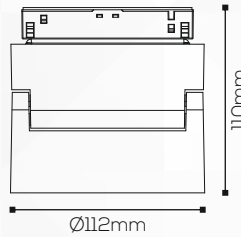

RL 4023D

Housing

LED Housing:
Aluminium Die Casting

Product Finish:
Black

Reflector:
Diffuser

Shape:
Rectangle

Technical Specification

Light Source:
Osram

Beam Angle:
120°

Lumens Output:
80-85lm/w

LED:
3K/4K

Electrical Parameters

Power:
6W

Input Voltage:
48V DC

Power Factor:
>0.95

Life Span:
50,000 hrs

Application

IP Rating:
IP20

Use:
Indoor

Mounting:
Magnetic

Adjustment:
Adjustable

Fitting Size

Dia:
Ø112mm

Height:
110mm