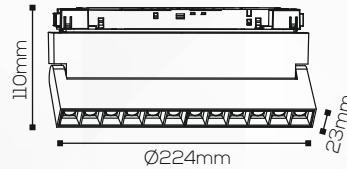

20MM-MAGNETIC TRACK LIGHT

RL 4023

Housing

LED Housing:

Aluminium Die Casting

Product Finish:

Black

Reflector:

Aluminium Anodized + Lens

Shape:

Rectangle

Technical Specification

Light Source:

Osram

Beam Angle:

24°

Lumens Output:

80-85lm/w

LED:

3K/4K / CCT

Electrical Parameters

Power:

12W

Input Voltage:

48V DC

Power Factor:

>0.95

Life Span:

50,000 hrs

Application

IP Rating:

IP20

Use:

Indoor

Mounting:

Magnetic

Adjustment:

Adjustable

Fitting Size

Dia:

Ø224x23mm

Height:

110mm

INDOOR LIGHTS