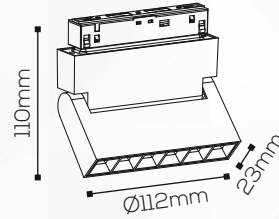

RL 4023

Housing

LED Housing:

Aluminium Die Casting

Product Finish:

Black

Reflector:

Aluminium Anodized + Lens

Shape:

Rectangle

Technical Specification

Light Source:

Osram

Beam Angle:

24°

Lumens Output:

80-90lm/w

LED:

3K/4K / CCT

Electrical Parameters

Power:

6W

Input Voltage:

48V DC

Power Factor:

>0.95

Life Span:

50,000 hrs

Application

IP Rating:

IP20

Use:

Indoor

Mounting:

Magnetic

Adjustment:

Adjustable

Fitting Size

Dia:

Ø112x23mm

Height:

110mm