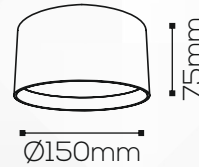

RL 199

INDOOR LIGHTS

Housing

LED Housing:

Aluminium

Product Finish:

Wh, Bk

Reflector:

Diffuser

Shape:

Round

Technical Specification

Light Source:

Bridgelux

Beam Angle:

100°

Lumens Output:

100-110lm/w

LED:

3K/4K/5K/6K

Electrical Parameters

Power:

24W

Input Voltage:

Adjustment:

Fixed

Fitting Size

Dia:

Ø150mm

Height:

75mm