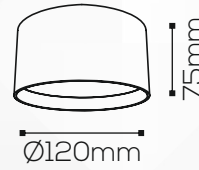

RL 199

Housing

LED Housing:

Aluminium

Product Finish:

Wh, Bk

Reflector:

Diffuser

Shape:

Round

Technical Specification

Light Source:

Bridgelux

Beam Angle:

100°

Lumens Output:

Fixed

Fitting Size

Dia:

Ø120mm

Height:

75mm